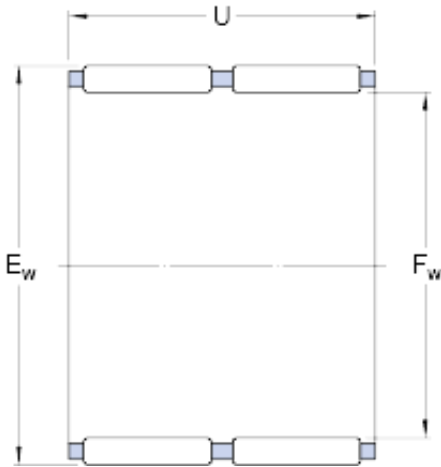

BEARING ITALIA S.P.A

skf K 26x30x22 ZW Needle roller bearings- Needle roller and cage assemblies

Bearing No. K 26x30x22 ZW

F_w	26 mm
E_w	30 mm
U	22 mm
Basic dynamic load rating C	15.1 kN
Basic static load rating C_0	29 kN
Fatigue load limit P_u	3.35 kN
Reference speed	16000 r/min
Limiting speed	18000 r/min
Mass needle roller and cage assembly	0.012 kg

K 26x30x22 ZW Bearing 2D drawings and 3D CAD models