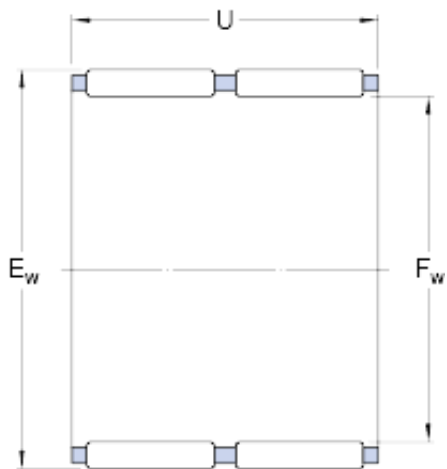

BEARING ITALIA S.P.A

skf K 60x68x30 ZW Needle roller bearings- Needle roller and cage assemblies

Bearing No. K 60x68x30 ZW

F_w	60 mm
E_w	68 mm
U	30 mm
Basic dynamic load rating C	42.9 kN
Basic static load rating C_0	88 kN
Fatigue load limit P_u	10.6 kN
Reference speed	6700 r/min
Limiting speed	7500 r/min
Mass needle roller and cage assembly	0.13 kg

K 60x68x30 ZW Bearing 2D drawings and 3D CAD models