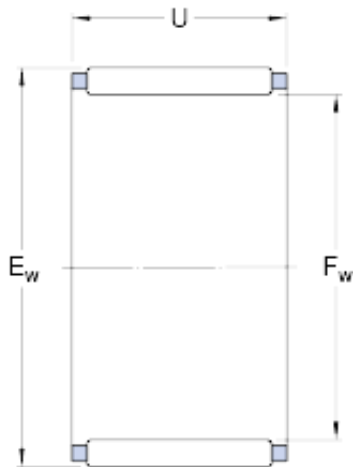

BEARING ITALIA S.P.A

skf K 73x79x20 Needle roller bearings-Needle roller and cage assemblies

Bearing No. K 73x79x20

F_w	73 mm
E_w	79 mm
U	20 mm
Basic dynamic load rating C	35.2 kN
Basic static load rating C_0	90 kN
Fatigue load limit P_u	11.2 kN
Reference speed	5600 r/min
Limiting speed	6300 r/min
Mass needle roller and cage assembly	0.075 kg

K 73x79x20 Bearing 2D drawings and 3D CAD models