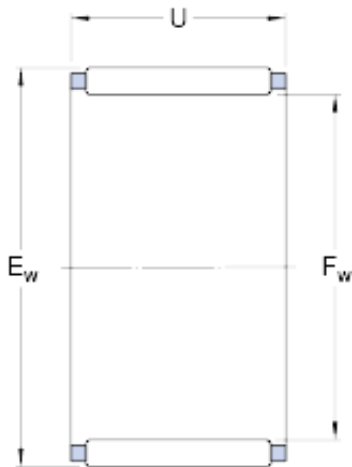

BEARING ITALIA S.P.A

skf K 8x11x8 TN Needle roller bearings-Needle roller and cage assemblies

Bearing No. K 8x11x8 TN

Size	11x8x8 mm
Bore Diameter	11 mm
Outer Diameter	8 mm
Width	8 mm
F_w	8 mm
E_w	11 mm
U	8 mm
Basic dynamic load rating - C	0.003 kN
Basic static load rating - C_0	0.003 kN
Fatigue load limit - P_u	kN
Reference speed	32000 r/min
Limiting speed	36000 r/min
F_w	8 mm
E_w	11 mm
Basic dynamic load rating C	3.03 kN
Basic static load rating C_0	3.1 kN
Fatigue load limit P_u	0.335 kN
Mass needle roller and cage assembly	0.001 kg

K 8x11x8 TN Bearing 2D drawings and 3D CAD models